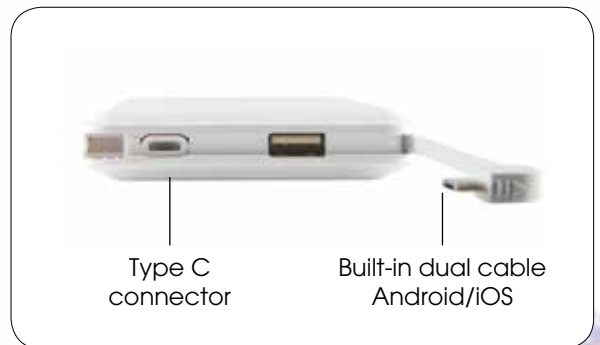

Gladiator

Wireless Power bank

Type C Connector

Combo Micro USB & 8 pin cable

Charges any phone with included connectors or charge any wireless compatible phone with Qi standard.

LL9206 Gladiator Inductive Wireless Power Bank

- 5,000mAh
- Inductive wireless charger
- Power Bank with built in dual connector cable (Android & iOS).
- Type C connector also included.
- A Grade Li-Po battery.
- Wireless charging works with Apple 8, 8+, X, Samsung Galaxy S6, S7, S8, or any phone with Qi wireless charging compatibility.
- Graduated power remaining LED indicators.
- Power Bank can charge most phones 2+ times and tablets up to 50%. Can be recharged up to 300 times.
- Optional box decoration or EVA black zippered pouch available at additional cost.

Colours:

Item Size: 130 x 75 x 15 (LxHxD)mm.

Screen Print: 90 x 50 (LxH)mm.

4CP Digital Direct: Front – 130 x 75 (LxH)mm.

Back – 90 x 75 (LxH)mm.

4CP Standard Label: Box – 90 x 43 (LxH)mm.

Packaging: White gift box.

Wireless Charge Induction Loop

Supports your phones built-in wireless charging technology.

Type C connector

Built-in dual cable Android/iOS

Built-in dual Android/iOS charge cable, with optional USB Type C connector.